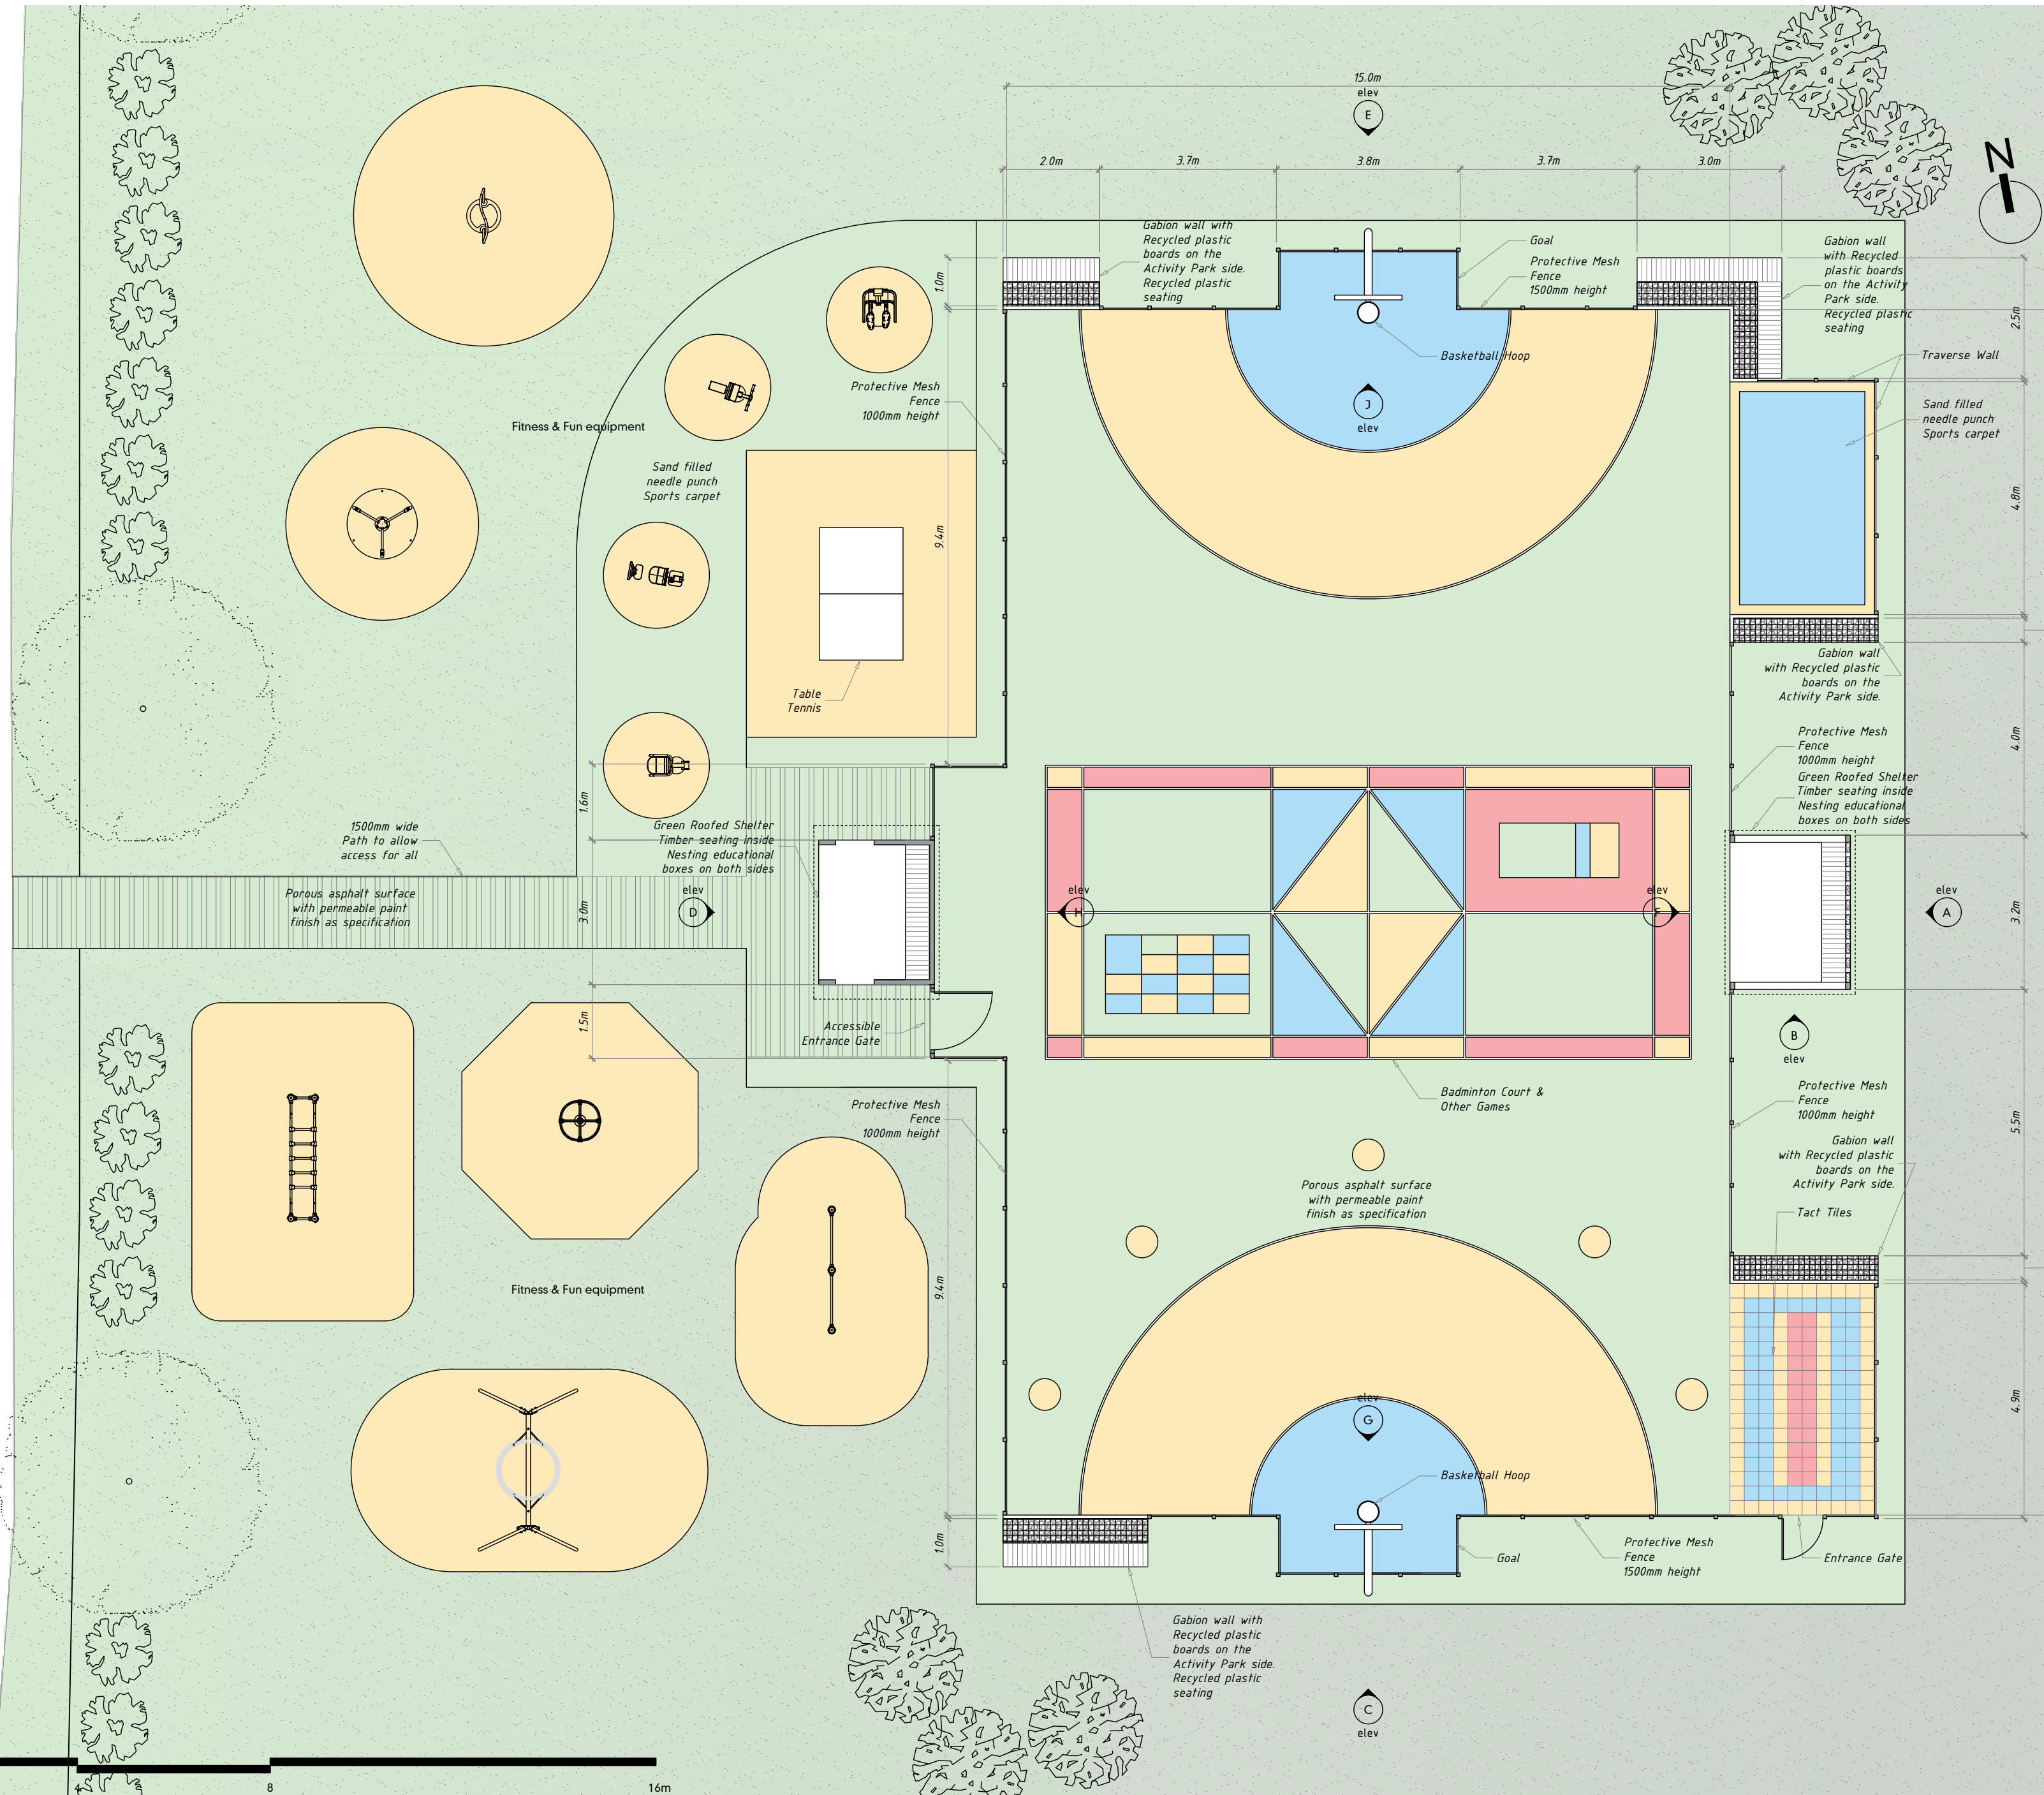

Nottingham Rd

notes
Do not scale from this drawing - use stated levels and dimensions only.
If in doubt, contact Williams-Architects Ltd.

.02	- Issued for Tender	06jan16
ver	notes	date

williamsarchitects

this drawing and its contents, on paper and as the originating data file, remain the copyright of Williams-Architects Ltd
© Williams-Architects Ltd, 2016

client	Keyworth Parish Council	created	18dec15
project	Activity Park	job N°	151114
title	Layout : Proposed	scale	1:100 @ A2