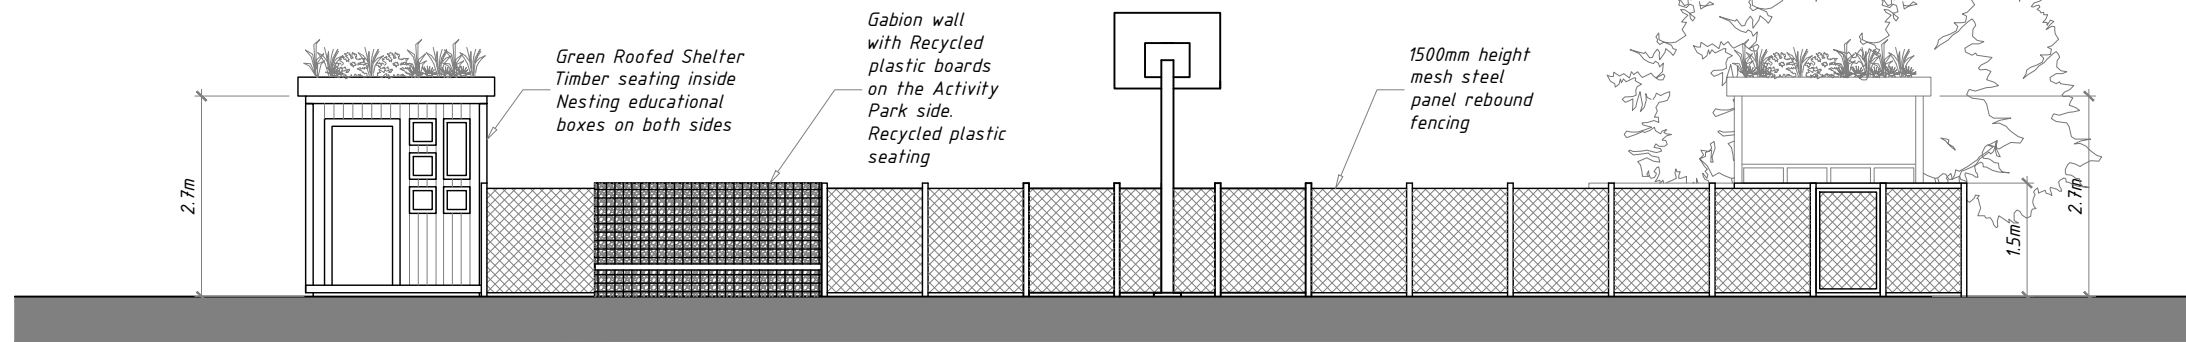

Elevation : Proposed : A

Elevation : Proposed : C

Elevation : Proposed : D

Elevation : Proposed : E

notes

Do not scale from this drawing - use stated levels and dimensions only. If in doubt, contact Williams-Architects Ltd.

Elevation : Proposed : B

.02	- Issued for Tender	06jan16
ver	notes	date

**williamsarchitects**

Williams-Architects Ltd  
 The Old Bakery  
 2a Fleeman Grove  
 West Bridgford  
 Nottingham NG2 5BH  
 Registered in England & Wales. N° 5096848

client	Keyworth Parish Council	created	18dec15
project	Activity Park	job N°	151114
title	Elevations Proposed	scale	1:100 @ A3
drawing N°	151114-014.02	status	Tender