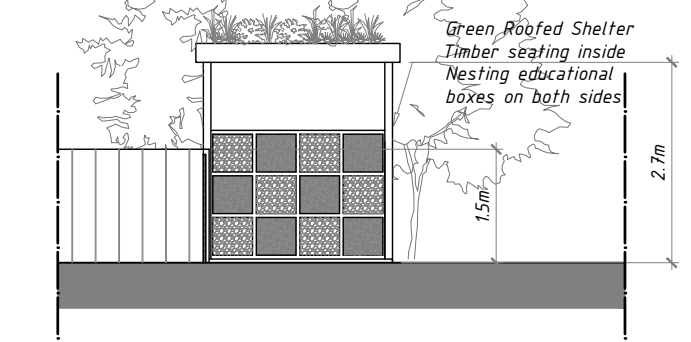

Elevation : Proposed : A

Elevation : Proposed : C

Elevation : Proposed : D

Elevation : Proposed : E

notes

Do not scale from this drawing - use stated levels and dimensions only. If in doubt, contact Williams-Architects Ltd.

Elevation : Proposed : B

.02	- Issued for Tender	06jan16
ver	notes	date

**williamsarchitects**

Williams-Architects Ltd  
 The Old Bakery  
 2a Fleeman Grove  
 West Bridgford  
 Nottingham NG2 5BH  
 Registered in England & Wales. N° 5096848