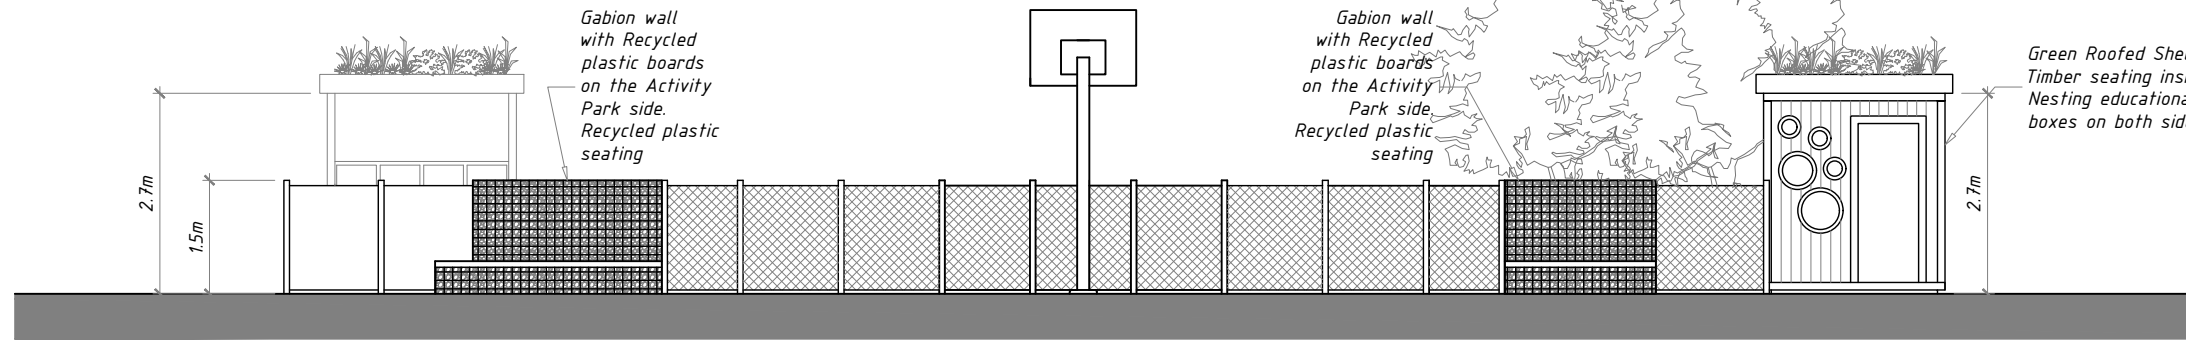

Elevation : Proposed : A

Elevation : Proposed : C

Elevation : Proposed : D

Elevation : Proposed : E

notes

Do not scale from this drawing - use stated levels and dimensions only. If in doubt, contact Williams-Architects Ltd.

Elevation : Proposed : B

.02	- Issued for Tender	06jan16
ver	notes	date

**williamsarchitects**

Williams-Architects Ltd  
 The Old Bakery  
 2a Fleeman Grove  
 West Bridgford  
 Nottingham NG2 5BH  
 Registered in England & Wales. N° 5096848