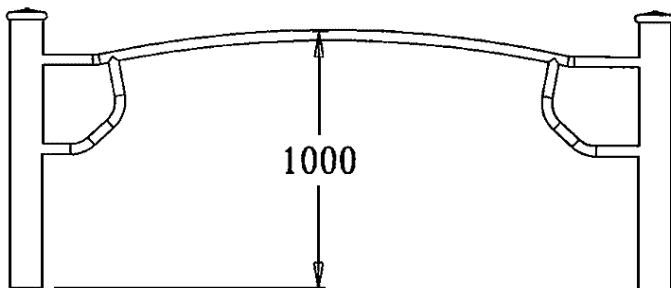

PARALLEL BARS

Vitality Areas and Vitality Trails

J3724

1=2.52m 2=0.52m 3=1.2m

OTHER INFORMATION

1 player

HCL= 1m

10+

PARALLEL BARS

Vitality Areas and Vitality Trails

J3724

Installation of equipment

Impact area = minimum safety surfacing required according to EN 1176-1

-  Impact area
-  Free space

		
①	1m	19m ²

INSTALLATION